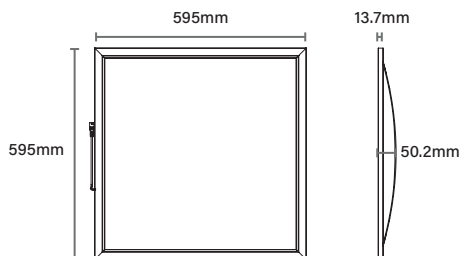

ArcMOD

Side-Lit Panel
595mmx595mm

Technical

• Input Voltage	AC 220-240V
• Diffuser Type	Microprismatic
• Beam Spread	110°
• CRI	>80
• Power Factor	>0.95
• Typical UGR	<19
• Operating Temp.	-25 to +40°C
• Materials	Aluminium
• IP Rating	IP20
• Fire Rating	TP(a)
• Dimmable	On Request
• Lifetime	50,000 hours, L90-B10 (Ta 25 °C)
• Emergency Output	362Lm

Features

Low Glare
Diffuser

TP(a)
Fire Rating

Polycarbonate
Housing

Part Code	Power	Efficacy	Output	Kelvin
ARCMOD-WS-6X6NW	14W	120Lm/cW	1,680Lm	4000K
	16W		1,920Lm	
	18W		2,160Lm	
	21W		2,520Lm	
	23W		3,450Lm	
	25W		3,000Lm	
	27W		3,240Lm	
	29W		3,480Lm	

Net Weight | 3kg

Option	Option Code
3 Hour Emergency	+ /EM
Dimming Options	See Below - Contact Office

SILVAIR CASAMBI

Dimensions

Photometric Data