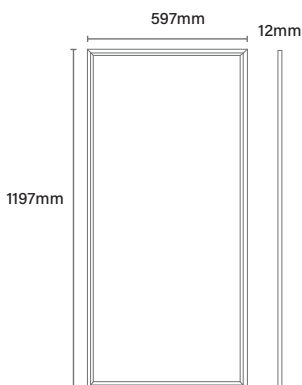

Lynx LG

Low Glare Edge-Lit Panel - 4000K
1197mmx 597mm

Technical

| | |
|--------------------|----------------------------------|
| • Input Voltage | AC 220-240V |
| • Diffuser Type | Microprismatic |
| • Beam Spread | 90° |
| • CRI | >85 |
| • Power Factor | >0.95 |
| • Typical UGR | <17 |
| • Operating Temp. | -20 to +50°C |
| • Materials | Aluminium |
| • IP Rating | IP44 |
| • Fire Rating | TP(a) |
| • Dimmable | On Request |
| • Lifetime | 50,000 hours, L90-B10 (Ta 25 °C) |
| • Emergency Output | 350Lm |

Lynx LG Features

- IP44 Ingress Protection
- TP(a) Fire Rating
- Wattage Switchable
- Microprismatic Diffuser Low Glare
- First Fix Connector

| Lynx LG | | | | |
|--------------------|-------|----------|--------|--------|
| Part Code | Power | Efficacy | Output | Kelvin |
| LYNX-LG3-WS-12X6NW | 33W | 140Lm/cW | 4620Lm | 4000K |
| | 38W | 140Lm/cW | 5320Lm | |
| | 41W | 140Lm/cW | 5740Lm | |
| | 44W | 140Lm/cW | 6160Lm | |
| | 47W | 140Lm/cW | 6580Lm | |
| | 50W | 140Lm/cW | 7000Lm | |
| | 53W | 140Lm/cW | 7420Lm | |
| | 56W | 140Lm/cW | 7840Lm | |

Net Weight | 8.5kg

| Option | Option Code |
|------------------|----------------------------|
| 3 Hour Emergency | +/EM |
| Dimming Options | See Below - Contact Office |

SILVAIR CASAMBI

Dimensions

Photometric Data