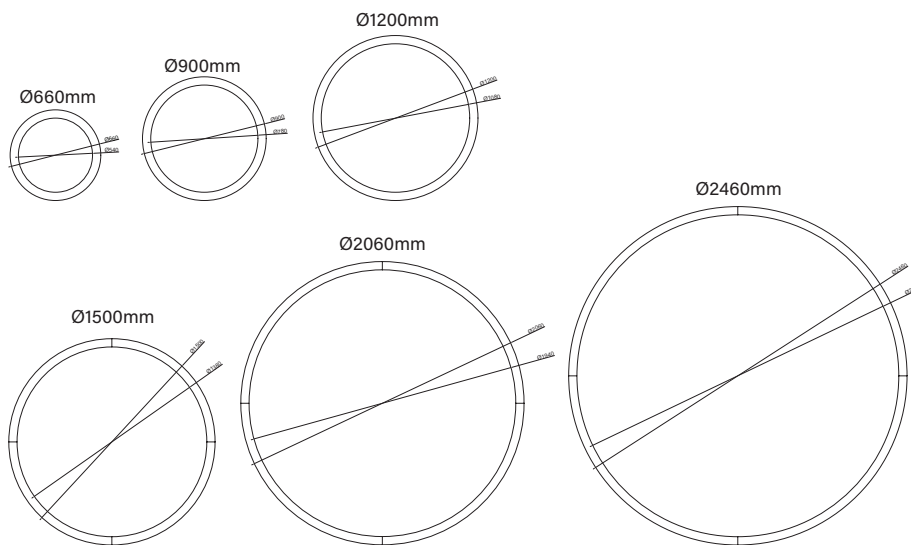

### Technical

• Input Voltage	AC 100-240V
• CRI	80
• Beam Angle	106°
• Operating Temp.	-35 to +45°C
• Materials	Extruded Aluminium & Polycarbonate
• IP Rating	IP20
• Suspension Cable	2m AC Cable/Suspension
• Dimmable	DALI Dimmable
• Emergency Output	237Lm

### HALO

Part Code	ØSize (Outer)	ØSize (Inner)	Power	Efficacy	Output	Kelvin
HALOSPEC-38-600NW	660mm	540mm	38W	95Lm/cW	3610Lm	4000K
HALOSPEC-55-900NW	900mm	780mm	55W	95Lm/cW	5225Lm	4000K
HALOSPEC-75-1200NW	1200mm	1080mm	75W	95Lm/cW	7125Lm	4000K
HALOSPEC-94-1500NW	1500mm	1380mm	94W	95Lm/cW	8930Lm	4000K
HALOSPEC-126-2000NW	2060mm	1940mm	126W	95Lm/cW	11970Lm	4000K
HALOSPEC-151-2400NW	2460mm	2340mm	151W	95Lm/cW	14345Lm	4000K

### Dimensions - Outer Diameter

Direct/Indirect  
& Tri-Colour  
Options

Coming Soon