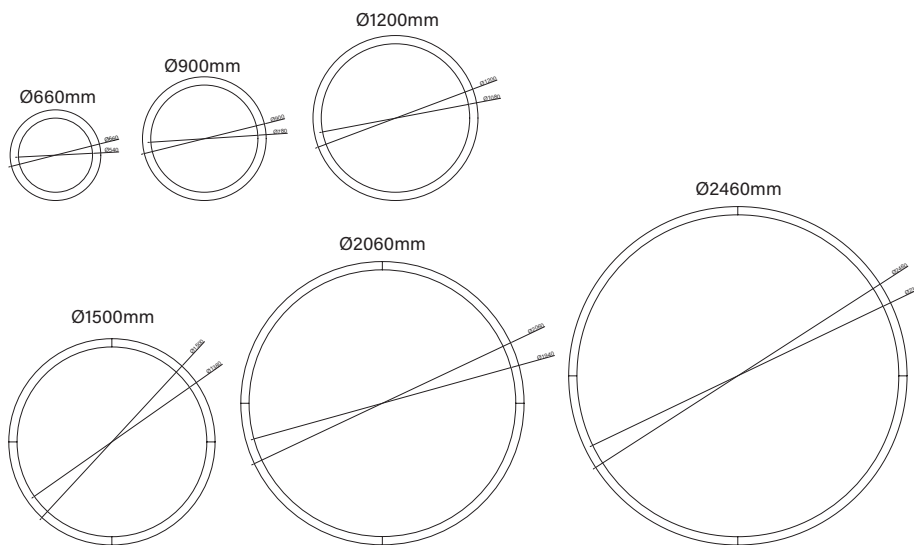

Dimensions - Outer Diameter